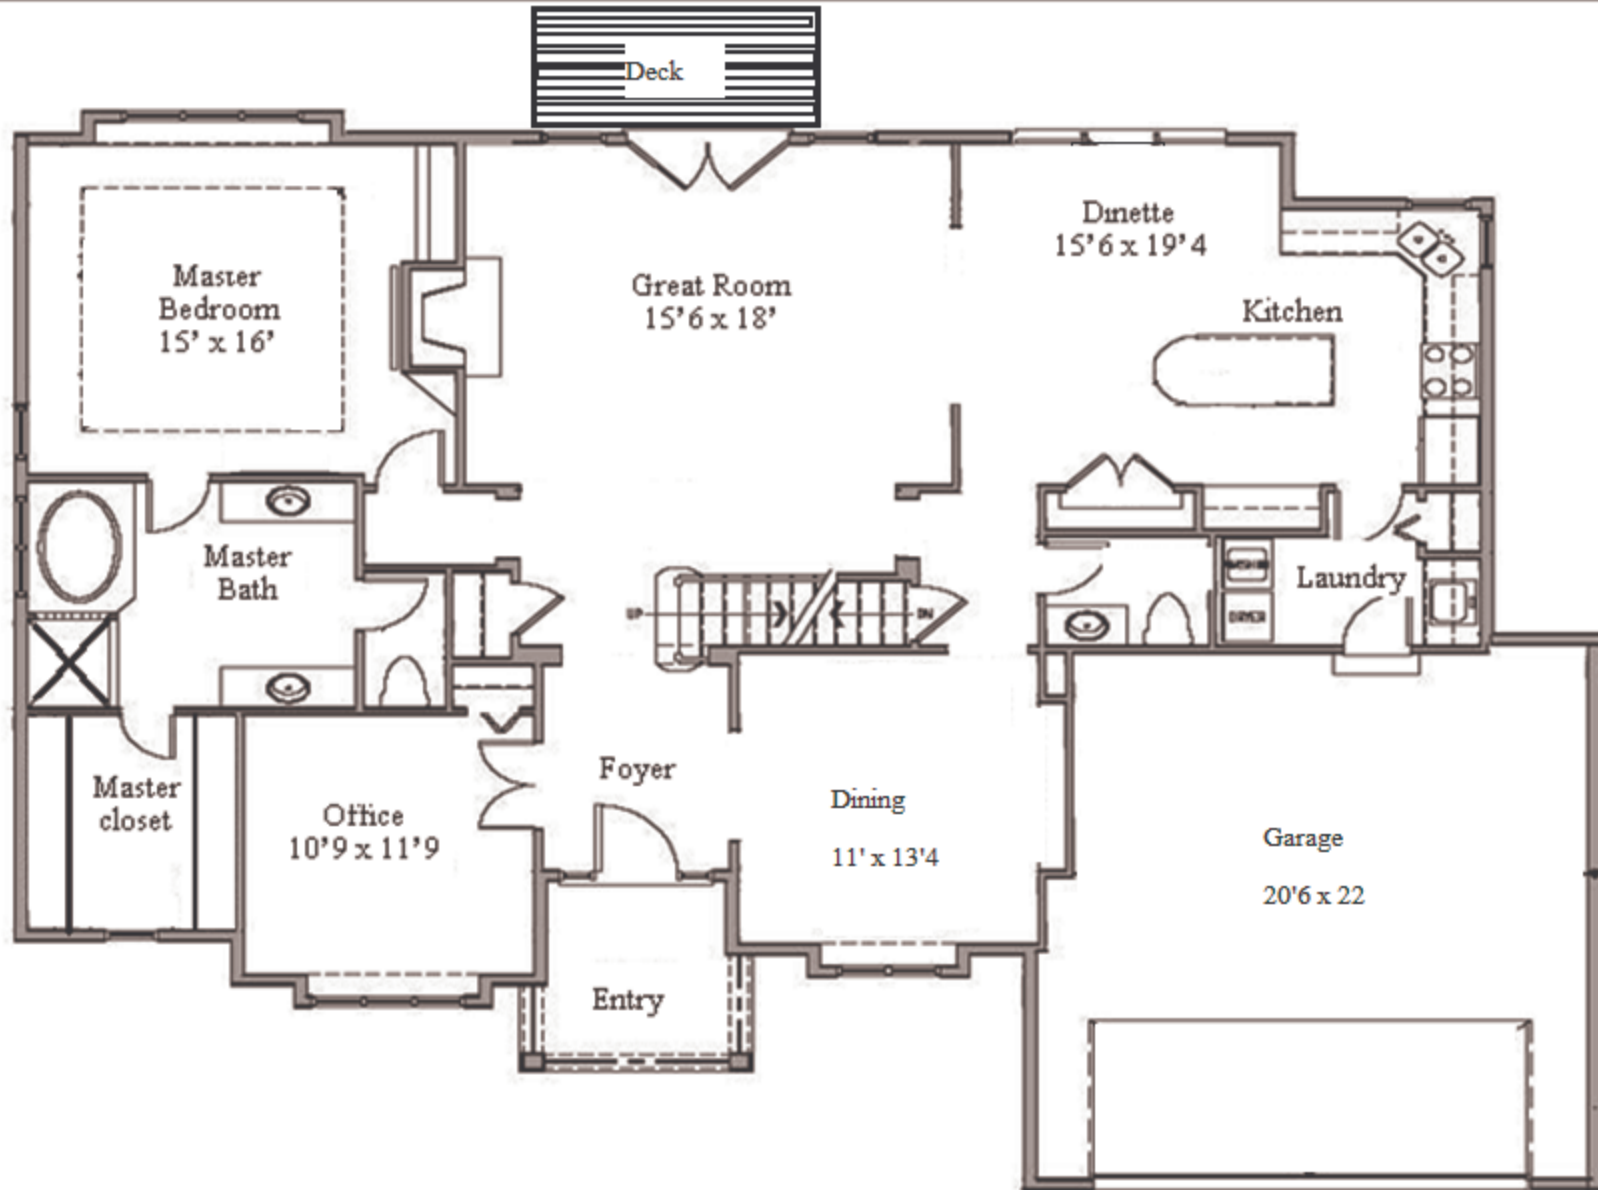

CHARLOTTE

1st Floor	1,727
2nd Floor	685
Total Sq. Ft.	2,412
Garage	496

5 Creamery Brook, Suite 3
East Granby, CT.

All square footage and floor plans are approximate and subject to change without notice.