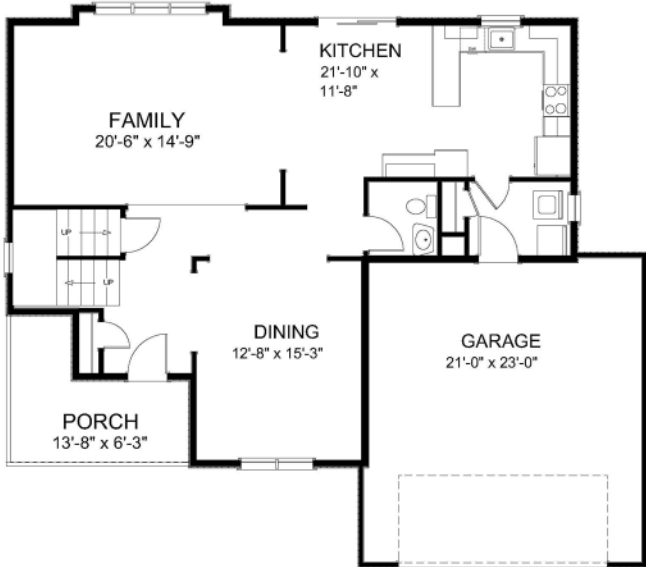

Cascade

- Family Room off Kitchen
- Centralized Family Room
- Mud Room
- Large Master Suite
- 3 Bedrooms
- 2 Car Garage

1st Floor	1,134
2nd Floor	1,238
Total	2,372

The Builder Reserves the Right to Substitute Equal or Comparable Products without Prior Notice or Consent. All square footage and floor plans are approximate and subject to change without notice. Builder reserves the right to make changes to the exterior elevations.