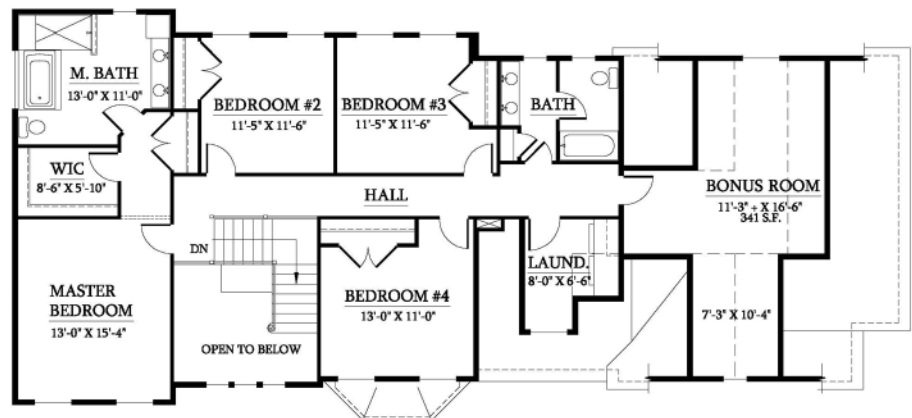

Hillington

- Open Floor Living
- Large Walk-In Pantry
- Private Entry/Mud Room
- Large Master Suite
- 4 Bed Rooms Upstairs
- 2 1/2 Car Garage

1st Floor	1,559
2nd Floor	1,420
Total	2,979
Bonus Room	341

The Builder Reserves the Right to Substitute Equal or Comparable Products without Prior Notice or Consent. All square footage and floor plans are approximate and subject to change without notice. Builder reserves the right to make changes to the exterior elevations.