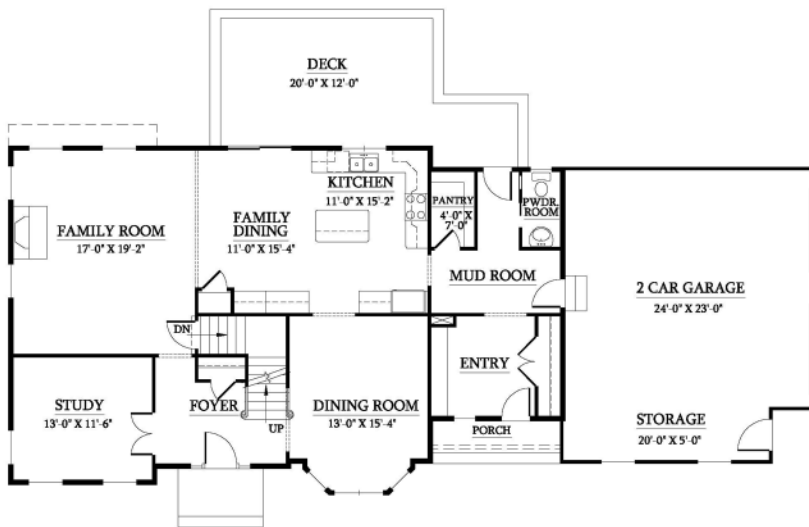

Hillington

- Open Floor Living
- Large Walk-In Pantry
- Private Entry/Mud Room
- Large Master Suite
- 4 Bed Rooms Upstairs
- 2 1/2 Car Garage

1st Floor	1,559
2nd Floor	1,420
Total	2,979
Bonus Room	341

The Builder Reserves the Right to Substitute Equal or Comparable Products without Prior Notice or Consent. All square footage and floor plans are approximate and subject to change without notice. Builder reserves the right to make changes to the exterior elevations.