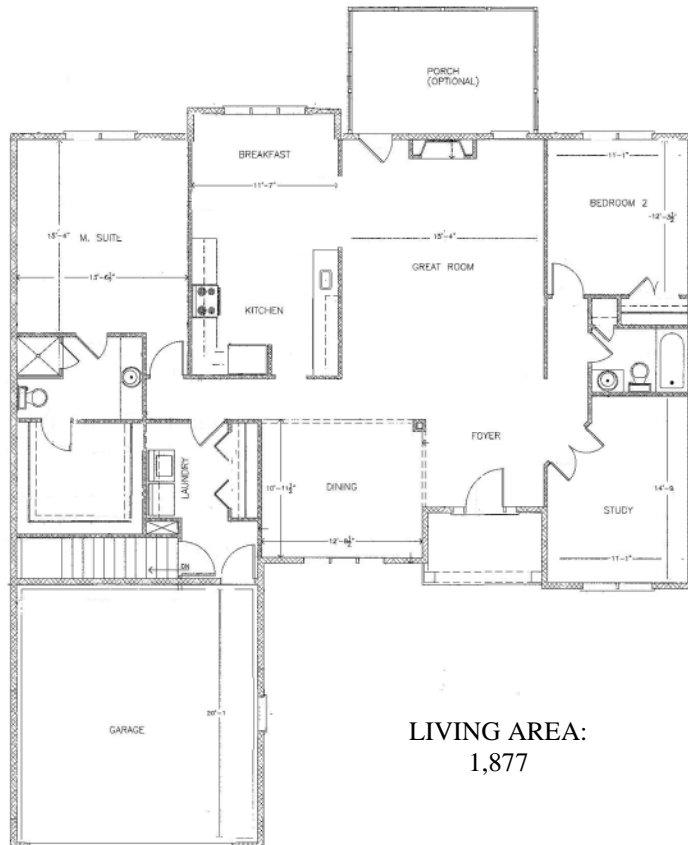

LEXINGTON

LIVING AREA:
1,877

5 Creamery Brook, Suite 3
East Granby, CT.

All square footage and floor plans are approximate and subject to change without notice.