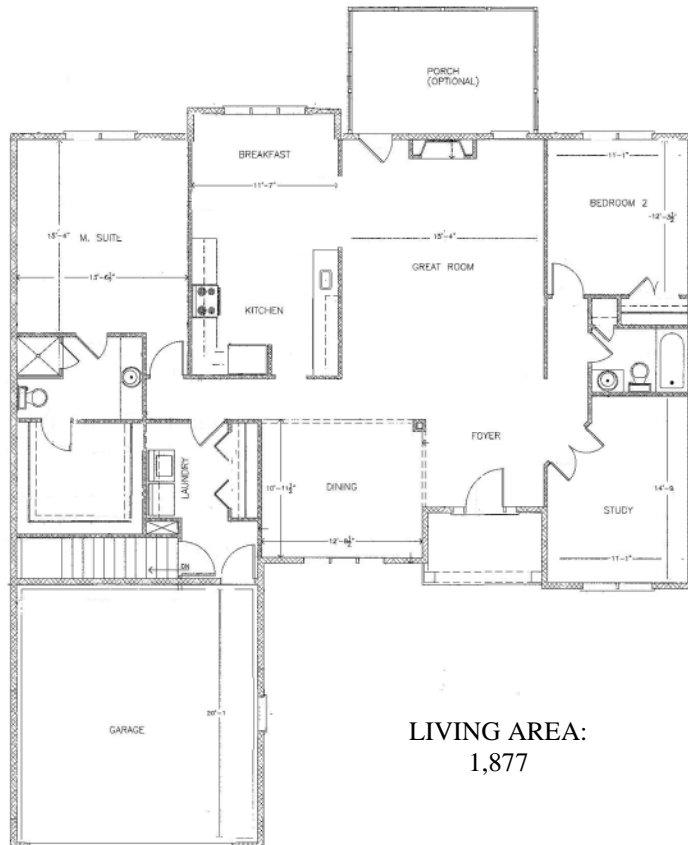

# LEXINGTON

LIVING AREA:  
1,877

5 Creamery Brook, Suite 3  
East Granby, CT.

**All square footage and floor plans are approximate and subject to change without notice.**