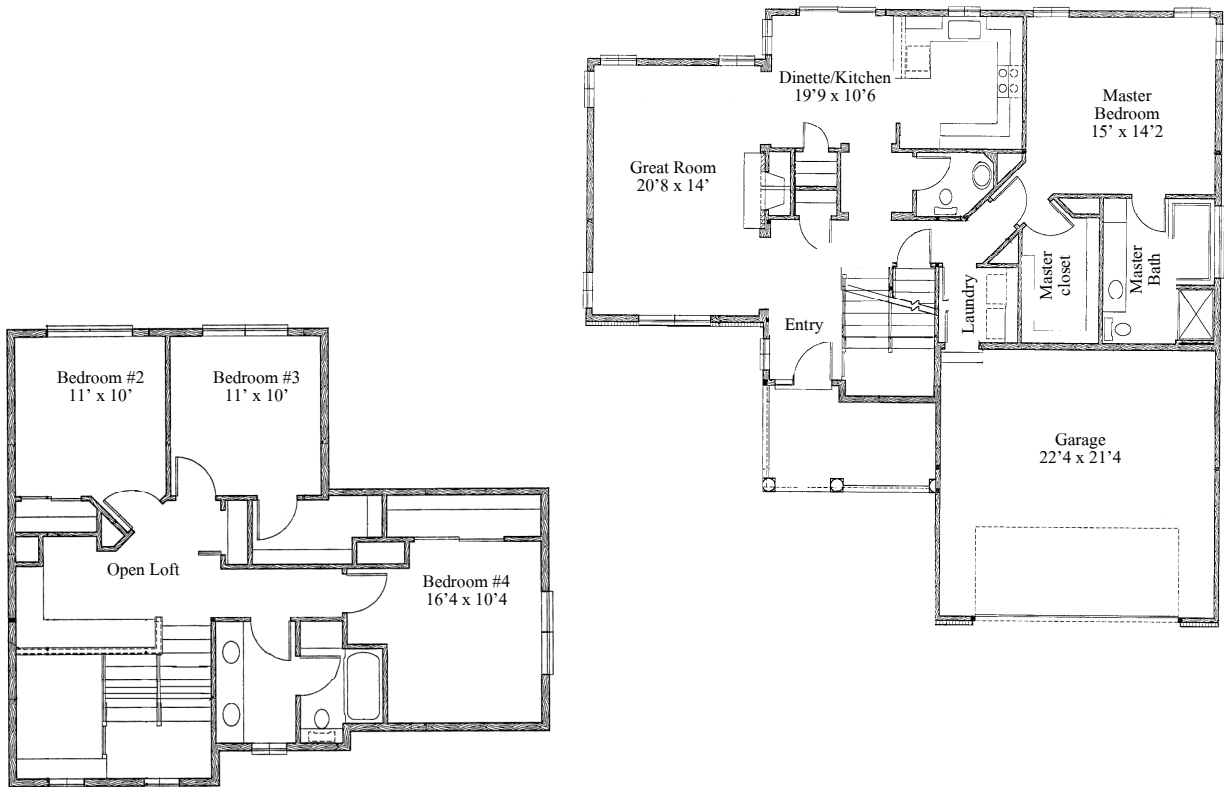

Preston

5 Creamery Brook, Suite 3
East Granby, CT.

First Floor: 1303
Second Floor: 757
Total sq. ft. 2060
Garage sq. ft. 475

All square footage and floor plans are approximate and subject to change without notice.